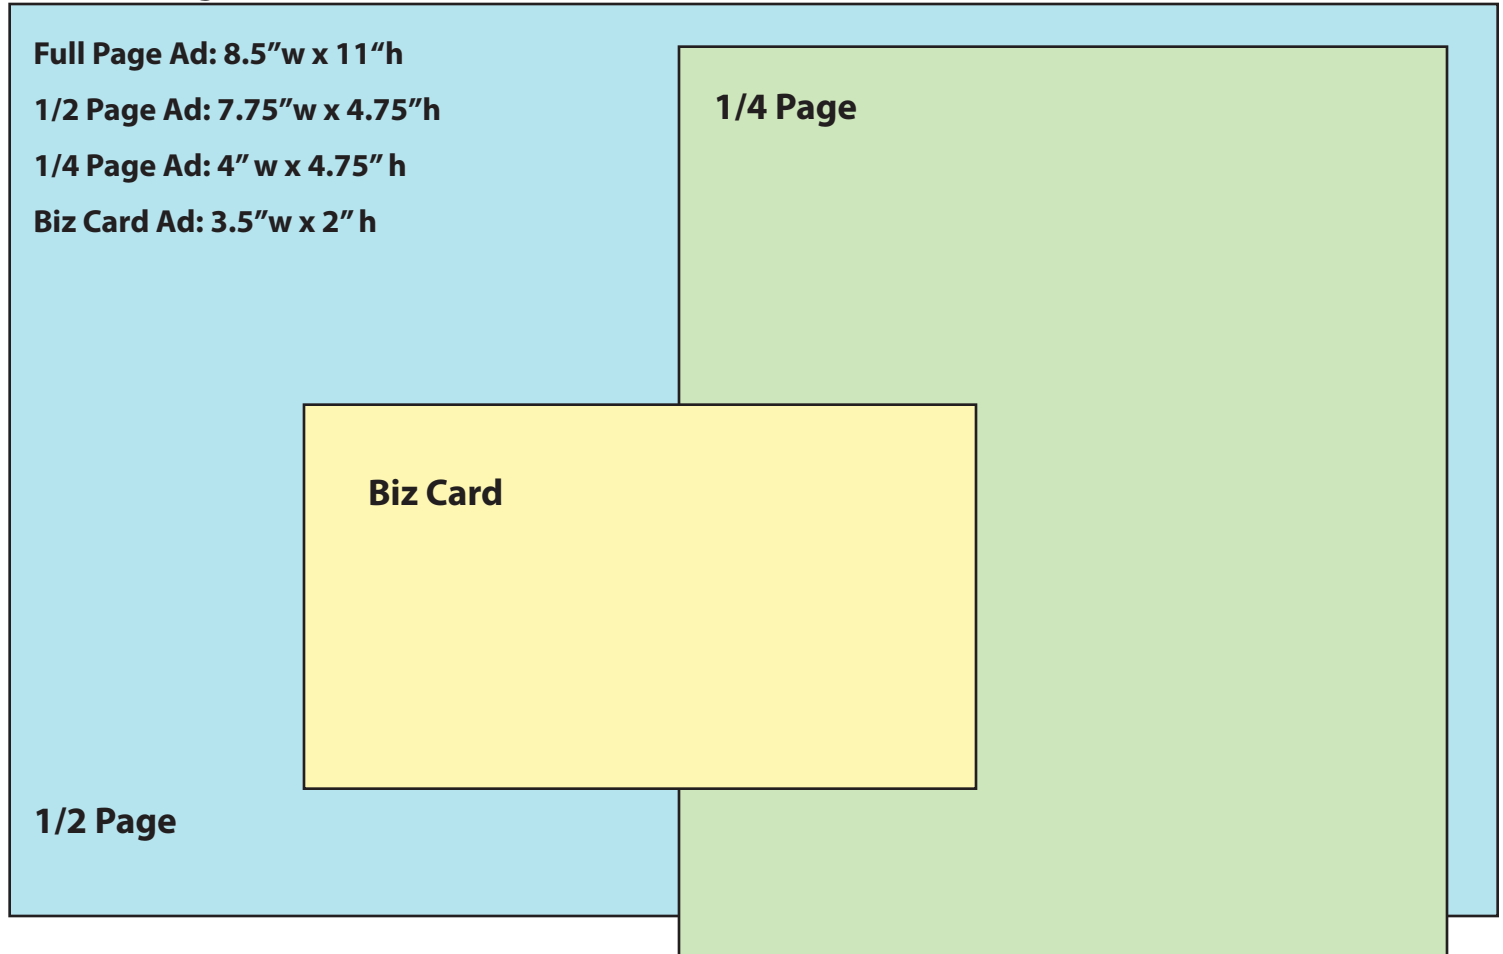

Website Featured Ad: 4" w x 1.5" h

Ads should be submitted via email as 300dpi JPG's or high resolution PDF's. submit to: ads@shakespearebythesea.org

Digital Program Ad: 4" w x 2.5" h

Website Display Ad: 2.5" w x 2.5" h

Printed Program Ad:

Full Page Ad: 8.5" w x 11" h

1/2 Page Ad: 7.75" w x 4.75" h

1/4 Page Ad: 4" w x 4.75" h

Biz Card Ad: 3.5" w x 2" h

1/4 Page

Biz Card

1/2 Page